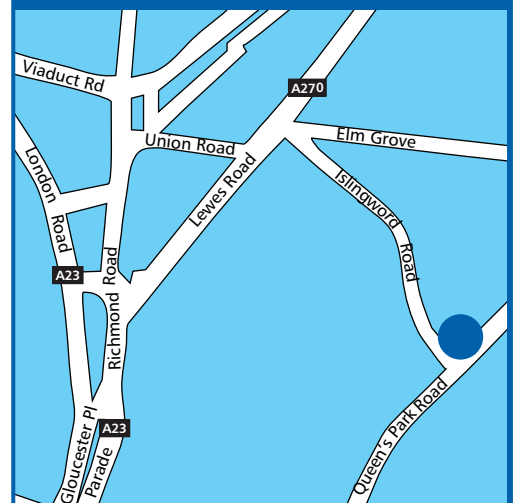

Telecare-enabled community alarm system

Communal facilities

Communal lounge

Small car park

Sidney Tidy House

Queen's Park Road, Brighton BN2 0FY

Sidney Tidy House is a sheltered scheme promoting independent living for older people. It was built at the end of the 1970s and is located on a corner site on the brow of a hill. With a post office located just across the road and a bus stop right outside, access to local amenities and the town centre are just a short bus ride away.

We welcome residents from all sections of the community.

How to get there

Road Approach via the A23 or A270.

Rail London Road Station.

To find out more, call **0300 303 1771**

www.shgroup.org.uk

Contact us

The Southern Housing Group **Service Centre** is open from 8am to 8pm, Monday to Friday