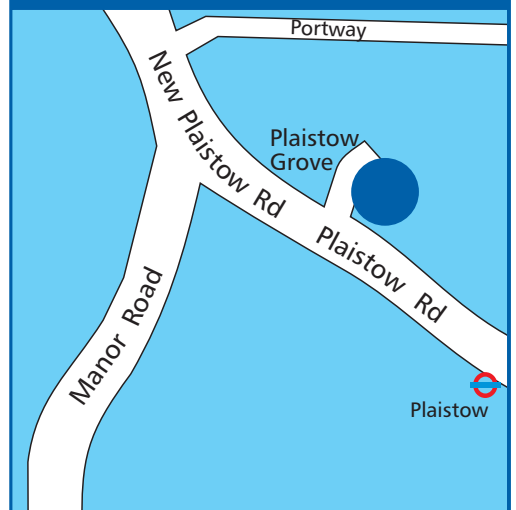

How to get there

Road Off Plaistow Road.

Bus 69, 257.

Tube Plaistow, Stratford.

DLR/Rail Stratford.

www.shgroup.org.uk