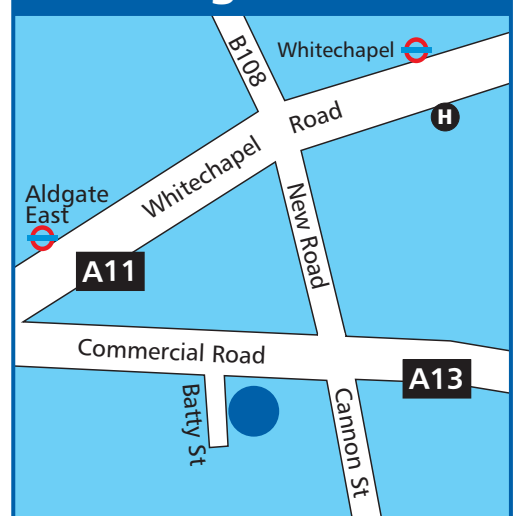

How to get there

Road Off Commercial Road.

Bus 15,115, 25,108.

Tube Aldgate East.

DLR Tower Gateway.

To find out more, call **0300 303 1771**

www.shgroup.org.uk