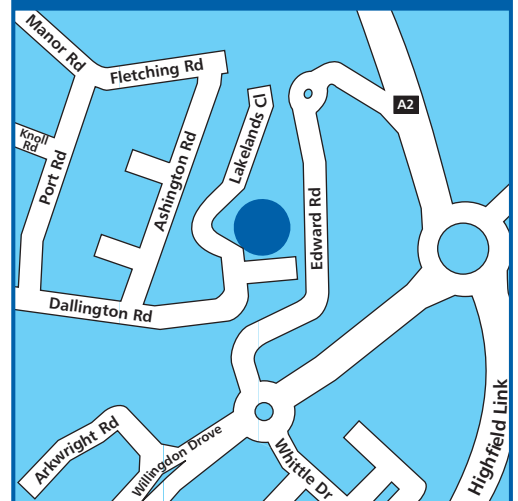

How to get there

Road Access via the A22 main London road.

Bus Local bus services.

Rail Local station is one stop from Eastbourne town centre.

Contact the scheme on **01323 503 796**

www.shgroup.org.uk